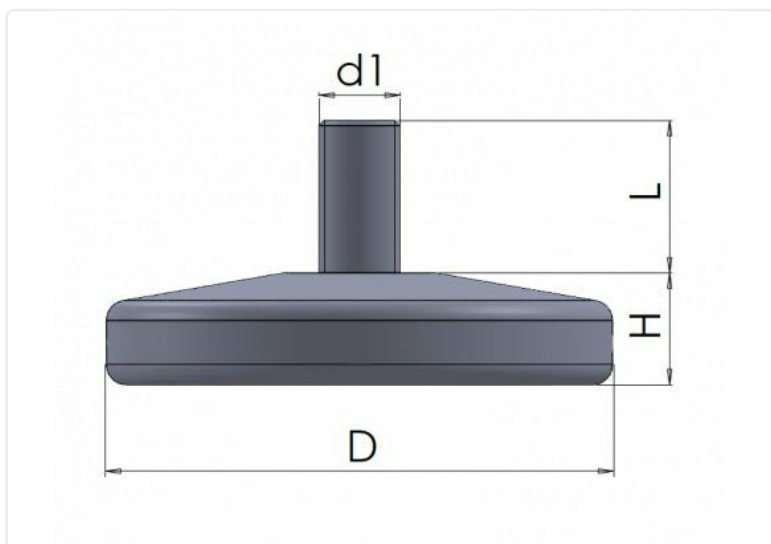

LEVELLING FEET

SF55

Levelling foot in PA6 with matte finish.

STOCK COLORS

Black
Additional RAL or custom colors on demand

MATERIAL FASTENERS

Zinc-plated steel

ADDITIONAL INFO

Material: Thermoplastic

Felt: False

Articulated: False

Hexagon socket at the top: False

Article number	Material fasteners	Color	D	d1	H	L
SF55-901-50M8X13	-	Black	50	M8	11	13
SF55-901-50M8X15	-	Black	50	M8	11	15