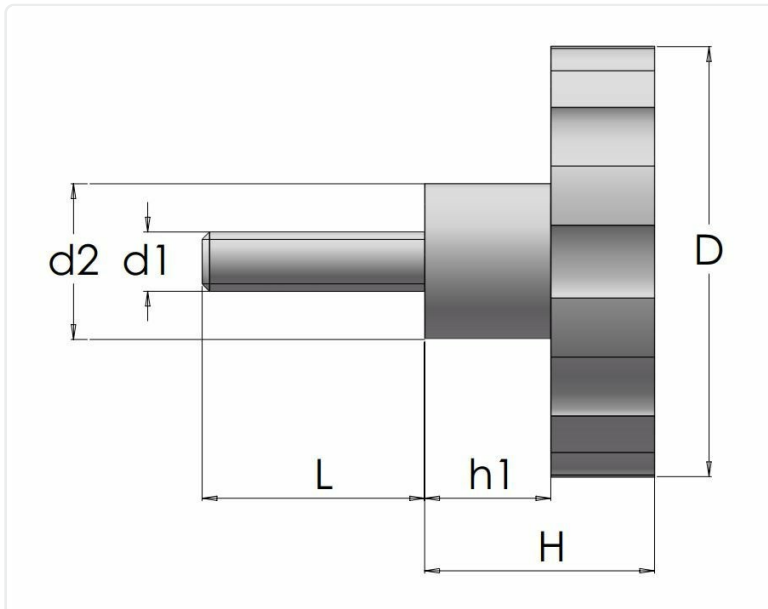

STAR KNOBS

R58 SCREW

Ergonomic star knob in PA6 with matte finish.

STOCK COLORS

Black
Additional RAL or custom colors on demand

MATERIAL FASTENERS

Zinc-plated steel

ADDITIONAL INFO

Type of fastener: Threaded stud

Material: Thermoplastic

Article number	Material fasteners	Color	D	d1	d2	h1	L
R58-901-58M8X15	-	Black	58	M8	21	17	15
R58-901-58M8X20	-	Black	58	M8	21	17	20
R58-901-58M8X30	-	Black	58	M8	21	17	30
R58-901-58M10X15	-	Black	58	M10	21	17	15
R58-901-58M10X20	-	Black	58	M10	21	17	20

Article number	Material fasteners	Color	D	d1	d2	h1	L
R58-901-58M10X30	-	Black	58	M10	21	17	30
R58-901-58M10X70	-	Black	58	M10	21	17	20