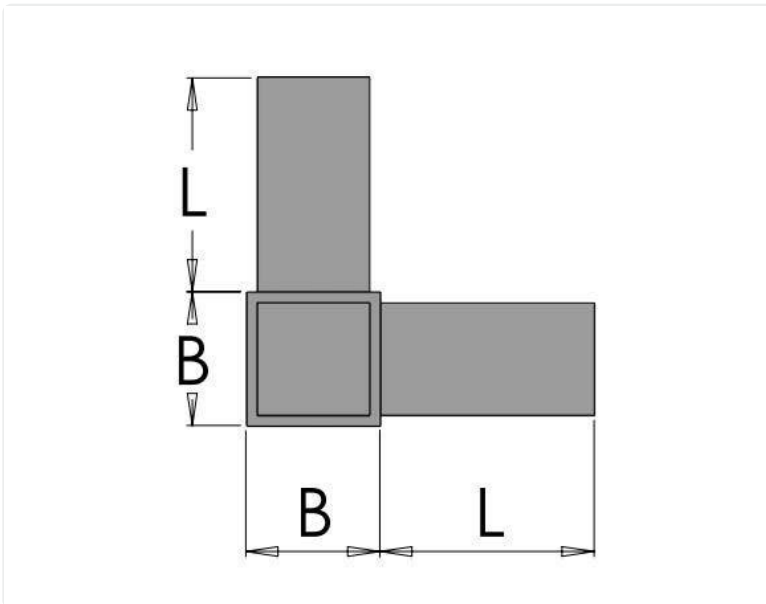

TUBE CONNECTORS

RK30

Tube connector in PA6 with.

3-way connection for square tubes.

STOCK COLORS

Black / Gray

Additional RAL or custom colors on demand

ADDITIONAL INFO

Material: Thermoplastic

Article number	Material fasteners	Color	B	L	Tube external diameter	Tube thickness
RK30-901-20X20X1,5	-	Black	20	36	20X20	1.5
RK30-901-25X25X1,5	-	Black	25	48	25X25	1.5
RK30-901-30X30X2	-	Black	30	48	30X30	2.0
RK30-961-30X30X2	-	Gray	30	48	30X30	2.0