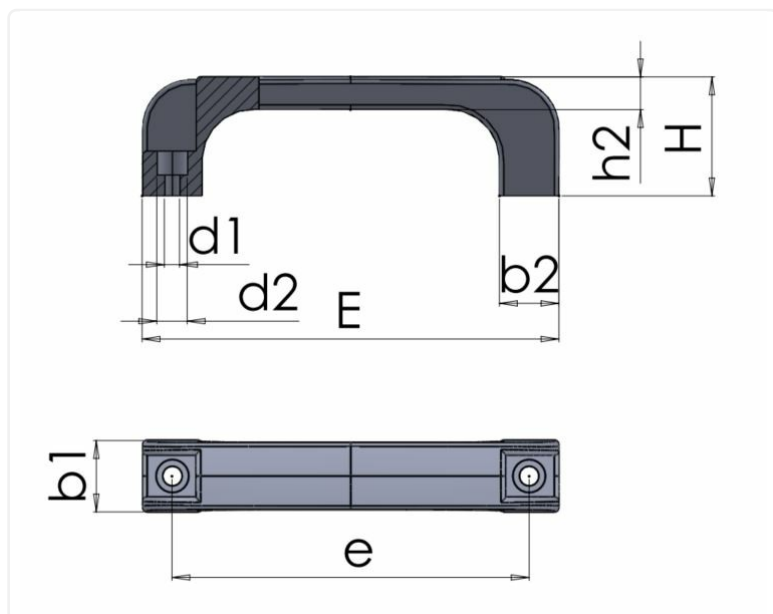

## BH13

Bridge handle in thermoplastic with matte finish. Smooth pass-through holes.

### ADDITIONAL INFO

**Material:** Thermoplastic

Article number	Material fasteners	Color	b1	b2	d1	d2	E	H	h1
BH13-501-93-6	-	Black	21	17	6	11	110	37	9
BH13-501-117-8	-	Black	24	20	8	14	140	40	11
BH13-501-120-6	-	Black	24	20	6	11	140	40	11
BH13-501-132-8	-	Black	26	22	8	14	151	44	13
BH13-501-180-8	-	Black	28	25	8	14	200	51	11