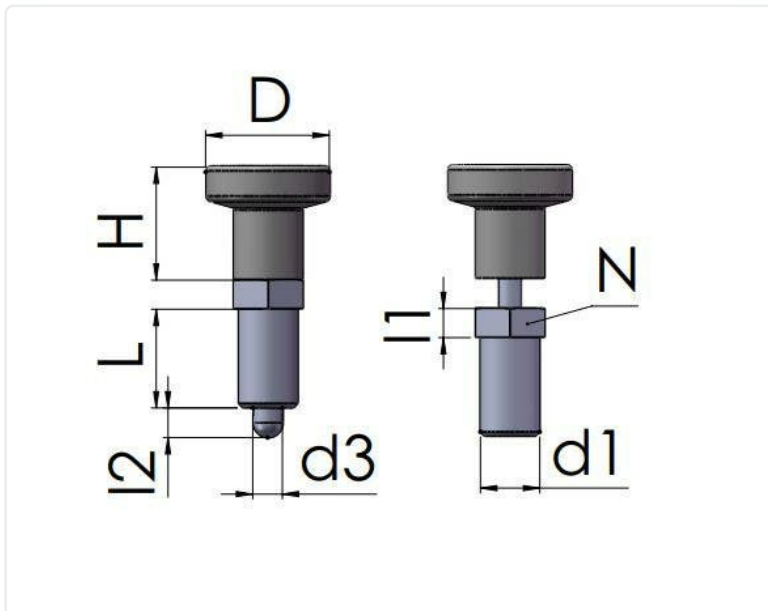

INDEXING PLUNGERS

IB11

Indexing plunger in black-oxide steel with knob in matte PA6.

STOCK COLORS

Black
Additional RAL or custom colors on demand

MATERIAL FASTENERS

Black-oxide steel

ADDITIONAL INFO

Type of fastener: Threaded stud

Material: Thermoplastic

Article number	Material fasteners	Color	D	d1	d3	H	L	I1	I2	N
IB11-901-21M10X17-5	-	Black	21	M10X1	5	18	17	5	5	12
IB11-901-25M12X20-6	-	Black	25	M12X1.5	6	18	20	6	6	14
IB11-901-31M16X26-8	-	Black	31	M16X1.5	8	22	26	8	8	19
IB11-901-31M20X33-10	-	Black	31	M20X1.5	10	22	33	10	10	22