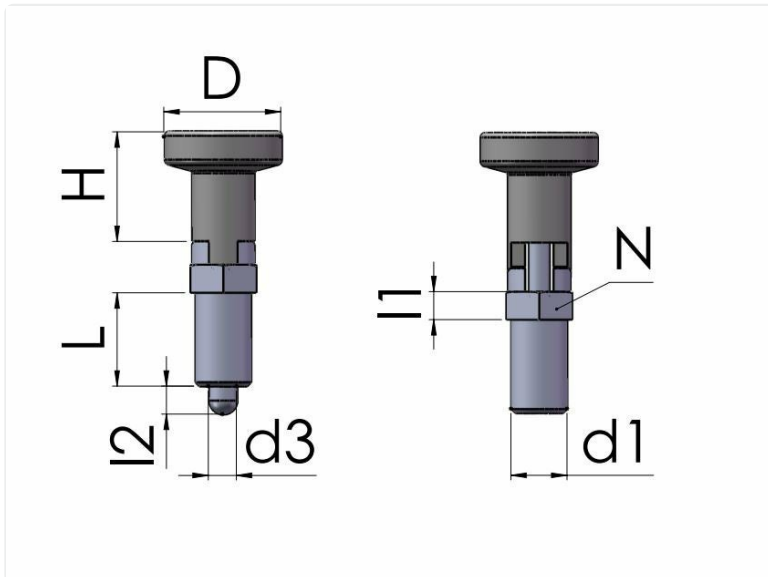

# INDEXING PLUNGERS

IB20

Indexing plunger in black-oxide steel with knob in matte PA6. With rest position to lock in its retracted position.

## ADDITIONAL INFO

**Type of fastener:** Threaded stud

**Material:** Thermoplastic

Article number	Material fasteners	Color	D	d1	d3	H	L	l1	l2	N
IB20-901-21M10X17-5	-	Black	21	M10X1	5	49	17	5	5	12
IB20-901-25M12X20-6	-	Black	25	M12X1.5	6	59	20	6	6	14
IB20-901-31M16X26-8	-	Black	31	M16X1.5	8	26	26	8	8	19
IB20-901-31M20X33-10	-	Black	31	M20X1.5	10	90	33	10	10	22