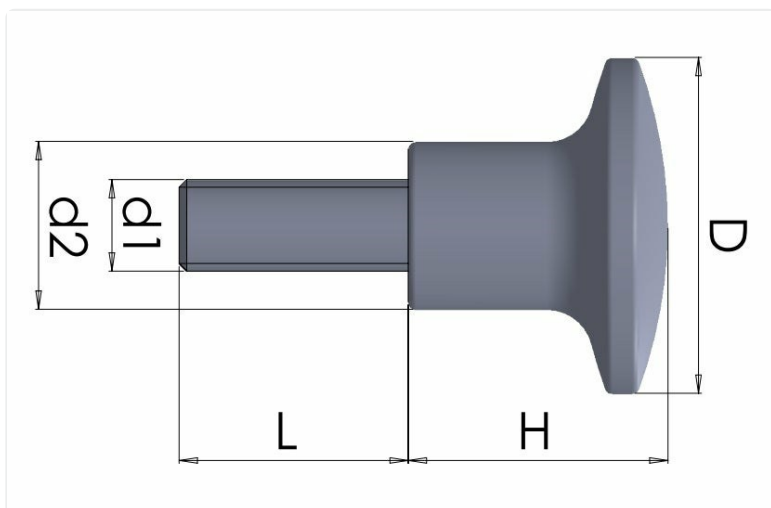

KNOBS

HC11 SCREW

Mushroom knob in PA6 with matte finish. Threaded stud.

STOCK COLORS

Black
Additional RAL or custom colors on demand

MATERIAL FASTENERS

Zinc-plated steel

ADDITIONAL INFO

Type of fastener: Threaded stud
Material: Thermoplastic

Article number	Material fasteners	Color	D	d1	d2	H	L
HC11-901-22M4X15	-	Black	22	M4	10.5	16.5	15
HC11-901-22M5X15	-	Black	22	M5	10.5	16.5	15
HC11-901-22M6X15	-	Black	22	M6	10.5	16.5	15
HC11-901-32M6X15	-	Black	32	M6	15	24	15
HC11-901-32M8X15	-	Black	32	M8	15	24	15