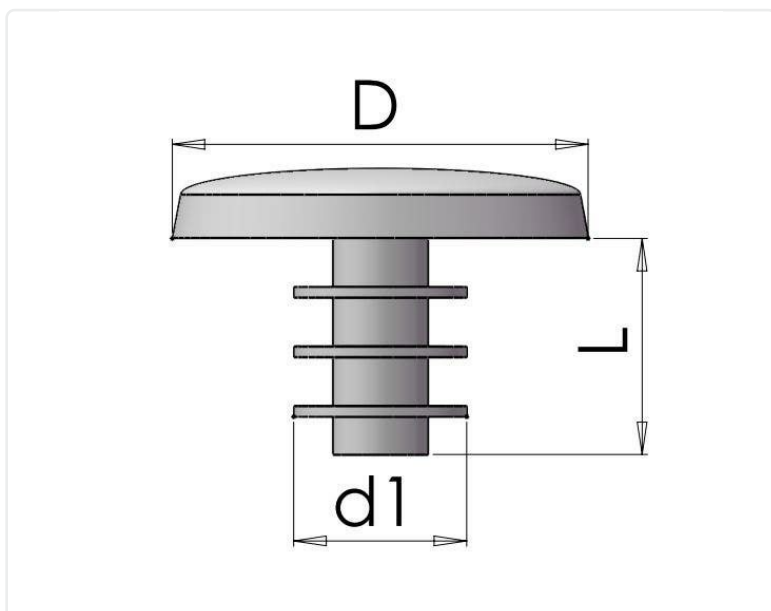

COVERING CAPS

BP20

Cover plug in PE for boreholes.

STOCK COLORS

Nature

Additional RAL or custom colors on demand

ADDITIONAL INFO

Material: Thermoplastic

Article number	Material fasteners	Color	D	d1	L
BP20-651-19M8X10	-	Nature	19	M8	10
BP20-651-19M8X30	-	Nature	19	M8	30
BP20-651-19M10X30	-	Nature	19	M10	30
BP20-651-20M12X30	-	Nature	20	M12	30