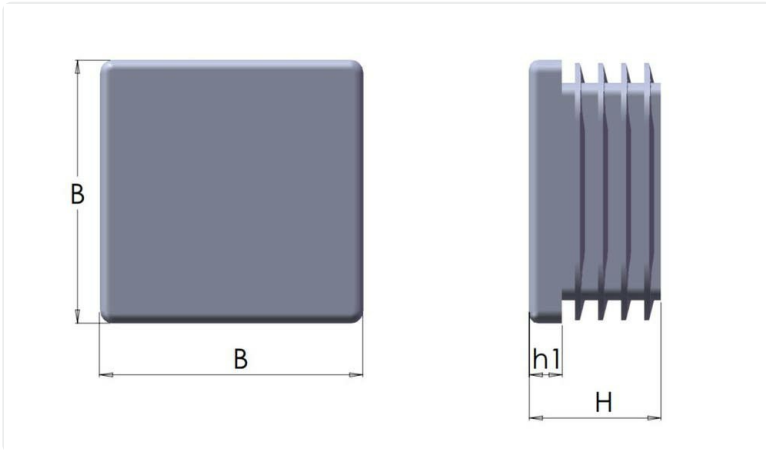

## TP10

Ribbed tube end plug/cover plug in PE with matte finish. For square tubes.

### ADDITIONAL INFO

**Material:** Thermoplastic

| Article number | Material fasteners | Color | B  | H    | h1 | Tube external diameter | Tube thickness |
|----------------|--------------------|-------|----|------|----|------------------------|----------------|
| TP10-601-10X10 | -                  | Black | 10 | 14   | 4  | 10X10                  | 1.0-2.0        |
| TP10-601-12X12 | -                  | Black | 12 | 15.5 | 4  | 12X12                  | 1.0-2.0        |
| TP10-601-13X13 | -                  | Black | 13 | 16   | 4  | 13X13                  | 1.0-2.0        |
| TP10-601-15X15 | -                  | Black | 15 | 16.5 | 5  | 15X15                  | 1.0-2.0        |
| TP10-601-16X16 | -                  | Black | 16 | 16   | 5  | 16X16                  | 1.0-2.5        |
| TP10-601-18X18 | -                  | Black | 18 | 16   | 5  | 18X18                  | 1.5-3.0        |
| TP10-601-20X20 | -                  | Black | 20 | 16.5 | 5  | 20X20                  | 1.0-2.25       |
| TP10-601-22X22 | -                  | Black | 22 | 16.5 | 5  | 22X22                  | 1.0-3.5        |