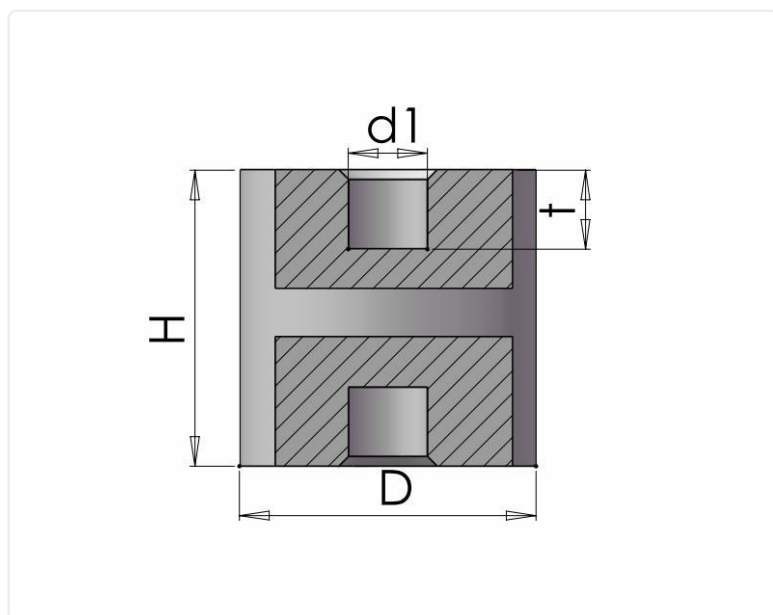

## VD13

Rubber buffer with threaded holes on both sides. Hardness 55 +/-5 SHORE A.

Operation temperature -40 - +80 °C.

Should not be used at oil, alkaline, and acid.