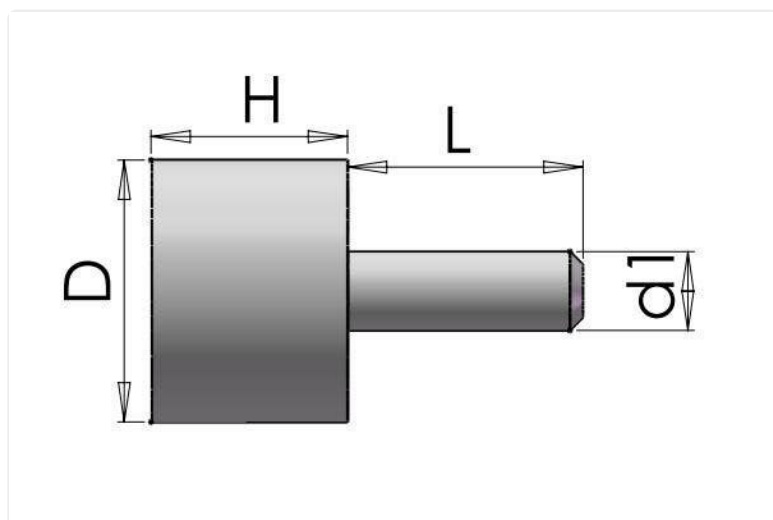

Article number	Material fasteners	Color	D	d1	H	L
VD14-6X8-M3X6	-	Black	6	M3	8	6
VD14-6X10-M3X6	-	Black	6	M3	10	6
VD14-8X6-M3X6	-	Black	8	M3	6	6
VD14-8X8-M3X6	-	Black	8	M3	8	6
VD14-8X10-M3X6	-	Black	8	M3	10	6